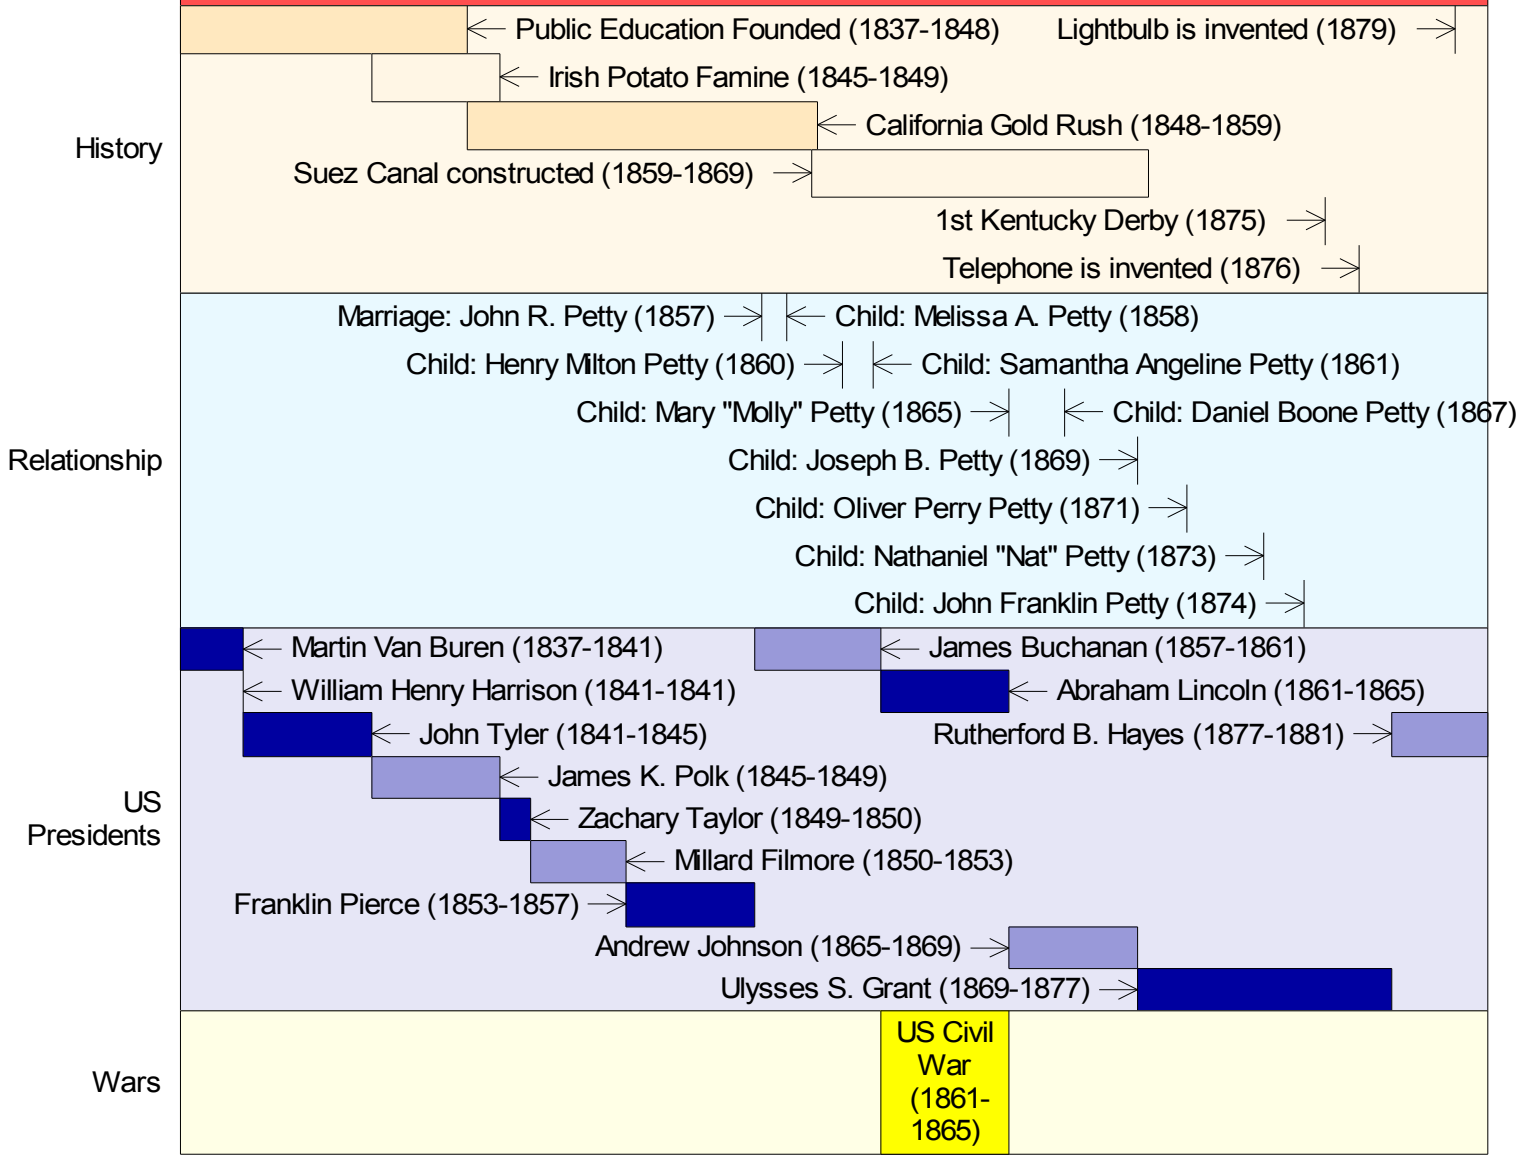

Year 1842 1845 1848 1851 1854 1857 1860 1863 1866 1869 1872 1875 1878

Born Abt 1839 GA Died Est 1880

Margaret E. Thomas

Age 3 6 9 12 15 18 21 24 27 30 33 36 39