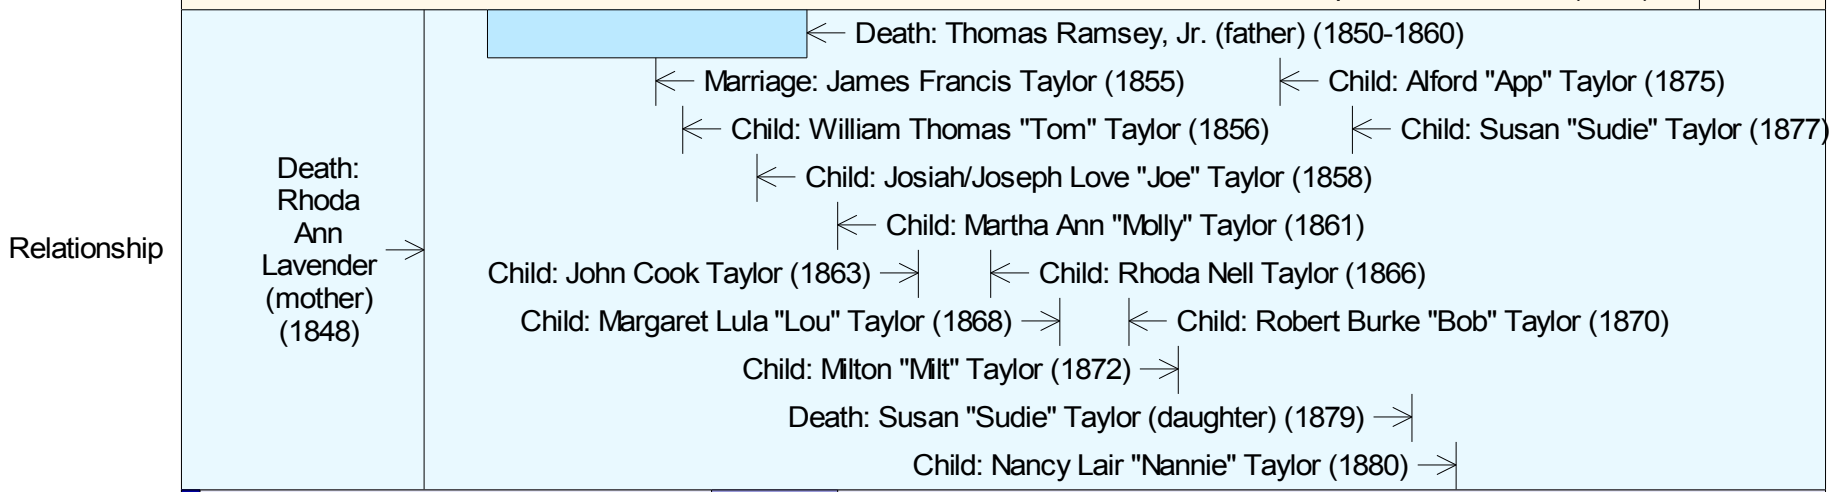

Year | 1842 | 1845 | 1848 | 1851 | 1854 | 1857 | 1860 | 1863 | 1866 | 1869 | 1872 | 1875 | 1878 | 1881 | 1884 | 1887 | 1890

Born Nov 15 1840
Rockcastle County, KY

Died Jun 1892
Renfro Valley, Rockcastle County, KY

Margaret E. "Margie" Ramsey

Age | 3 | 6 | 9 | 12 | 15 | 18 | 21 | 24 | 27 | 30 | 33 | 36 | 39 | 42 | 45 | 48 | 51