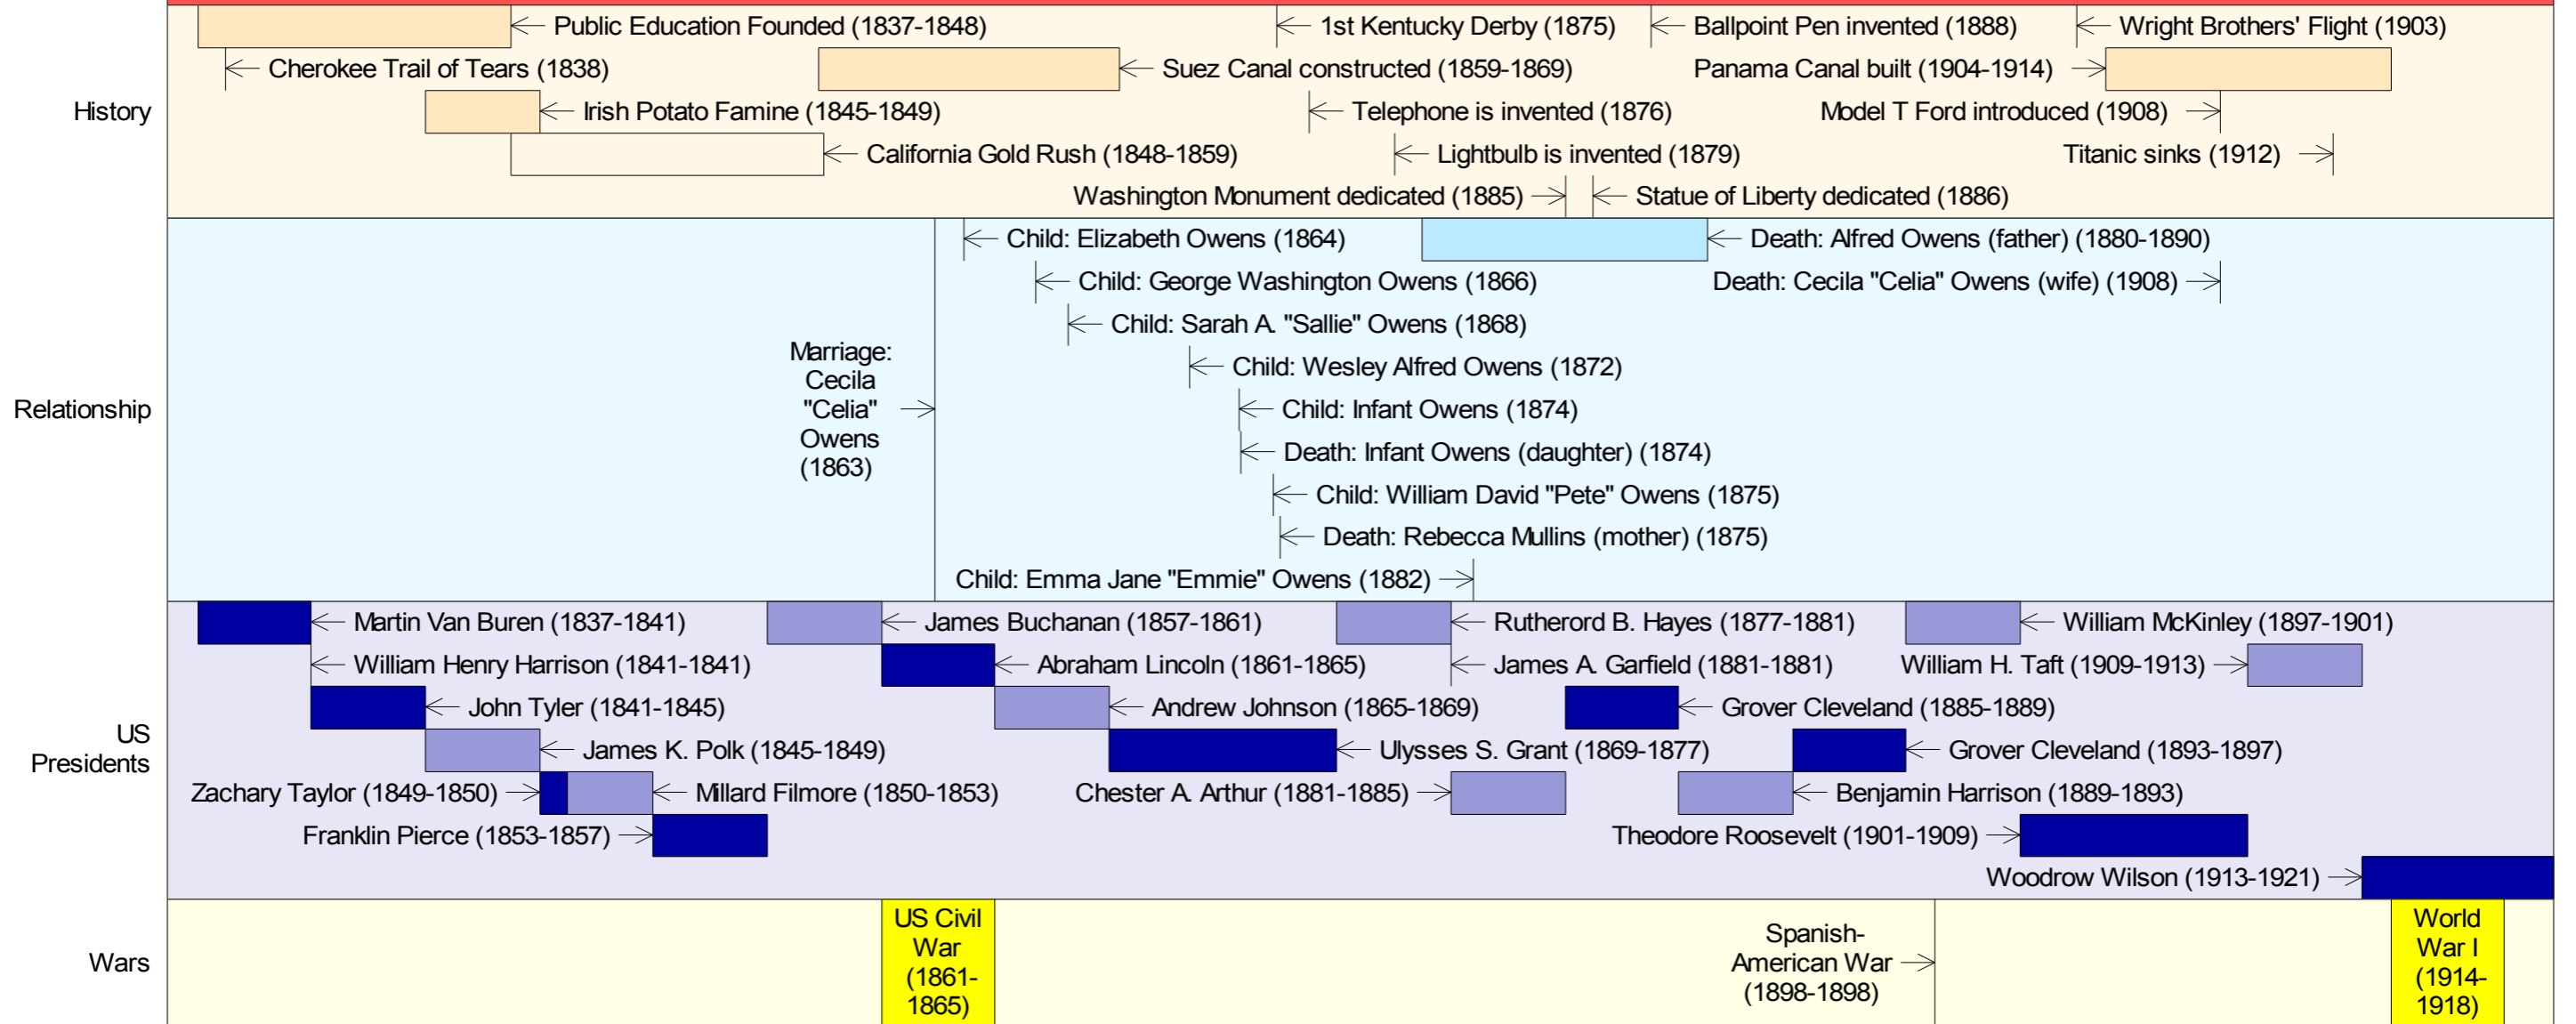

Year | 1839 | 1842 | 1845 | 1848 | 1851 | 1854 | 1857 | 1860 | 1863 | 1866 | 1869 | 1872 | 1875 | 1878 | 1881 | 1884 | 1887 | 1890 | 1893 | 1896 | 1899 | 1902 | 1905 | 1908 | 1911 | 1914 | 1917 | 1920

Born Jun 4 1836
Rockcastle County, KY

Died Mar 21 1920
Freedom, Rockcastle County, KY

Madison Crawford "Matt" Owens

Age | 3 | 6 | 9 | 12 | 15 | 18 | 21 | 24 | 27 | 30 | 33 | 36 | 39 | 42 | 45 | 48 | 51 | 54 | 57 | 60 | 63 | 66 | 69 | 72 | 75 | 78 | 81