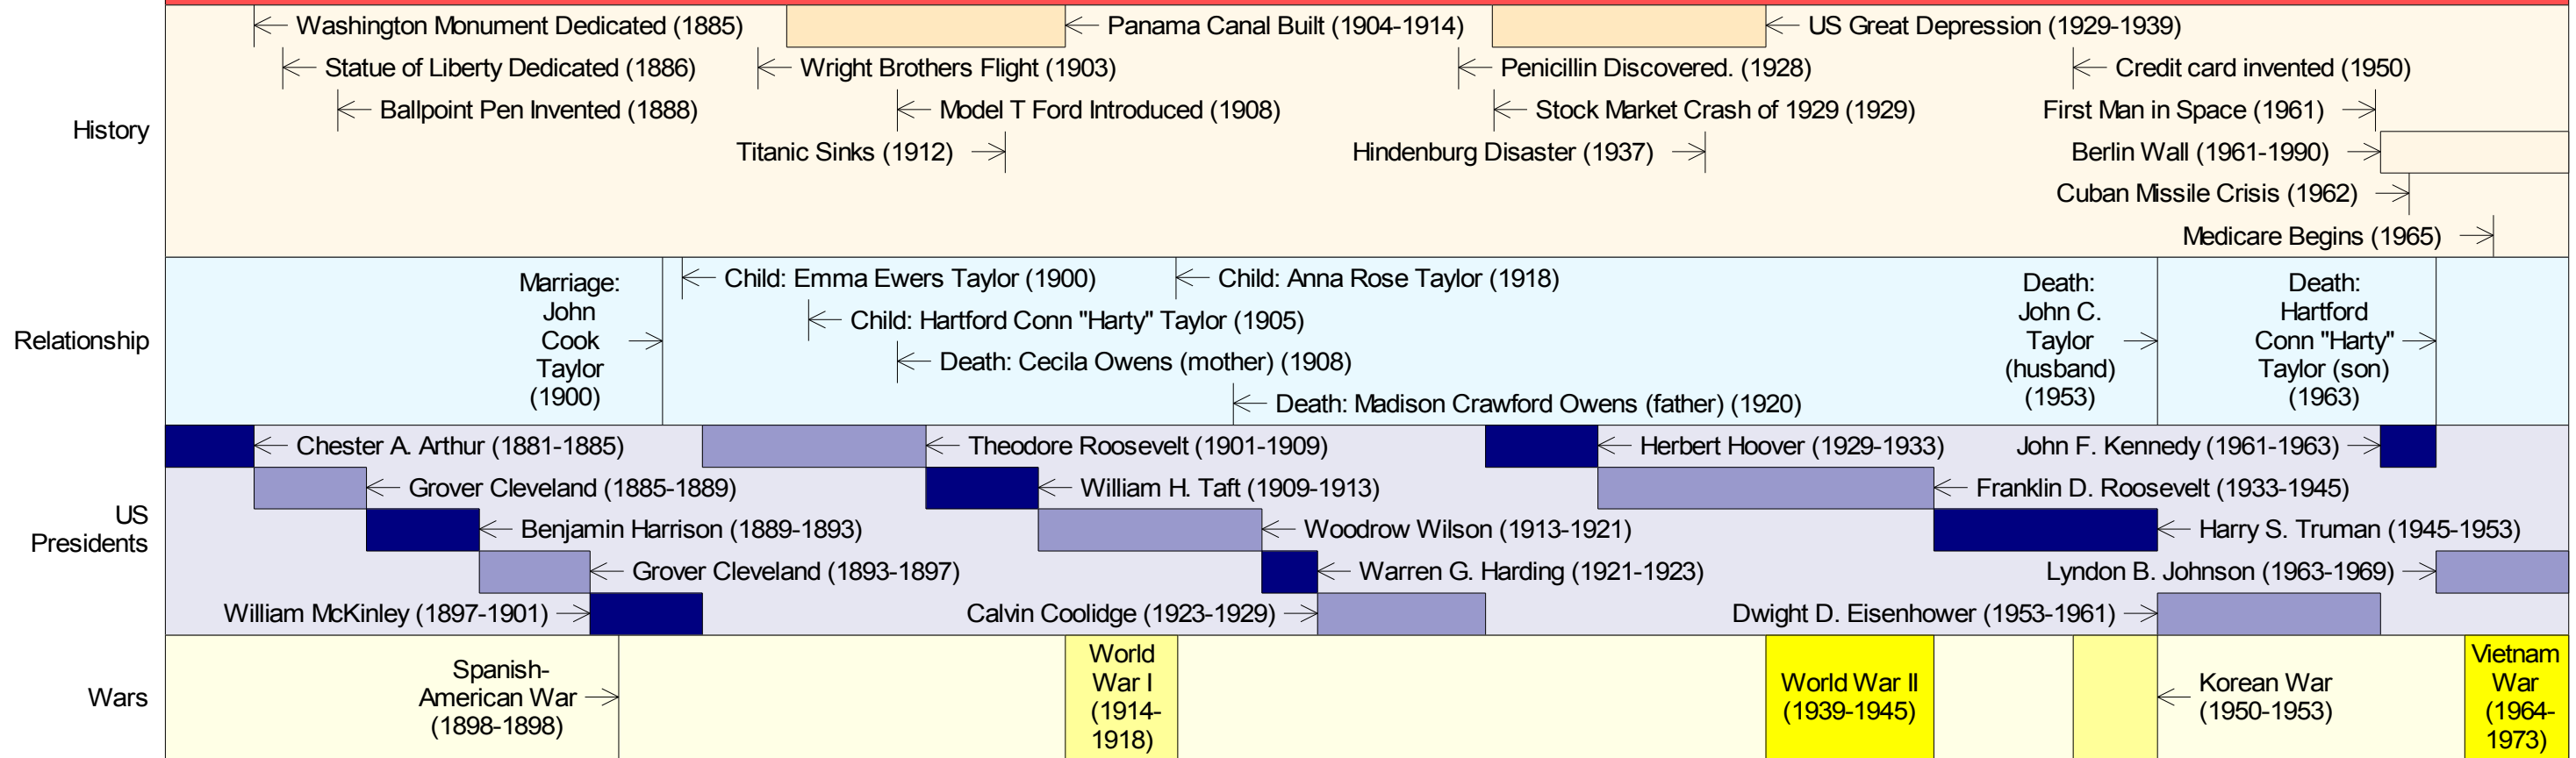

Year | 1884 | 1887 | 1890 | 1893 | 1896 | 1899 | 1902 | 1905 | 1908 | 1911 | 1914 | 1917 | 1920 | 1923 | 1926 | 1929 | 1932 | 1935 | 1938 | 1941 | 1944 | 1947 | 1950 | 1953 | 1956 | 1959 | 1962 | 1965 | 1968

Born Apr 16 1882
Freedom, Rockcastle County, KY

Died Mar 17 1968
Mt. Vernon, Rockcastle County, KY

Emma Jane "Emmie" Owens

Age | 3 | 6 | 9 | 12 | 15 | 18 | 21 | 24 | 27 | 30 | 33 | 36 | 39 | 42 | 45 | 48 | 51 | 54 | 57 | 60 | 63 | 66 | 69 | 72 | 75 | 78 | 81 | 84