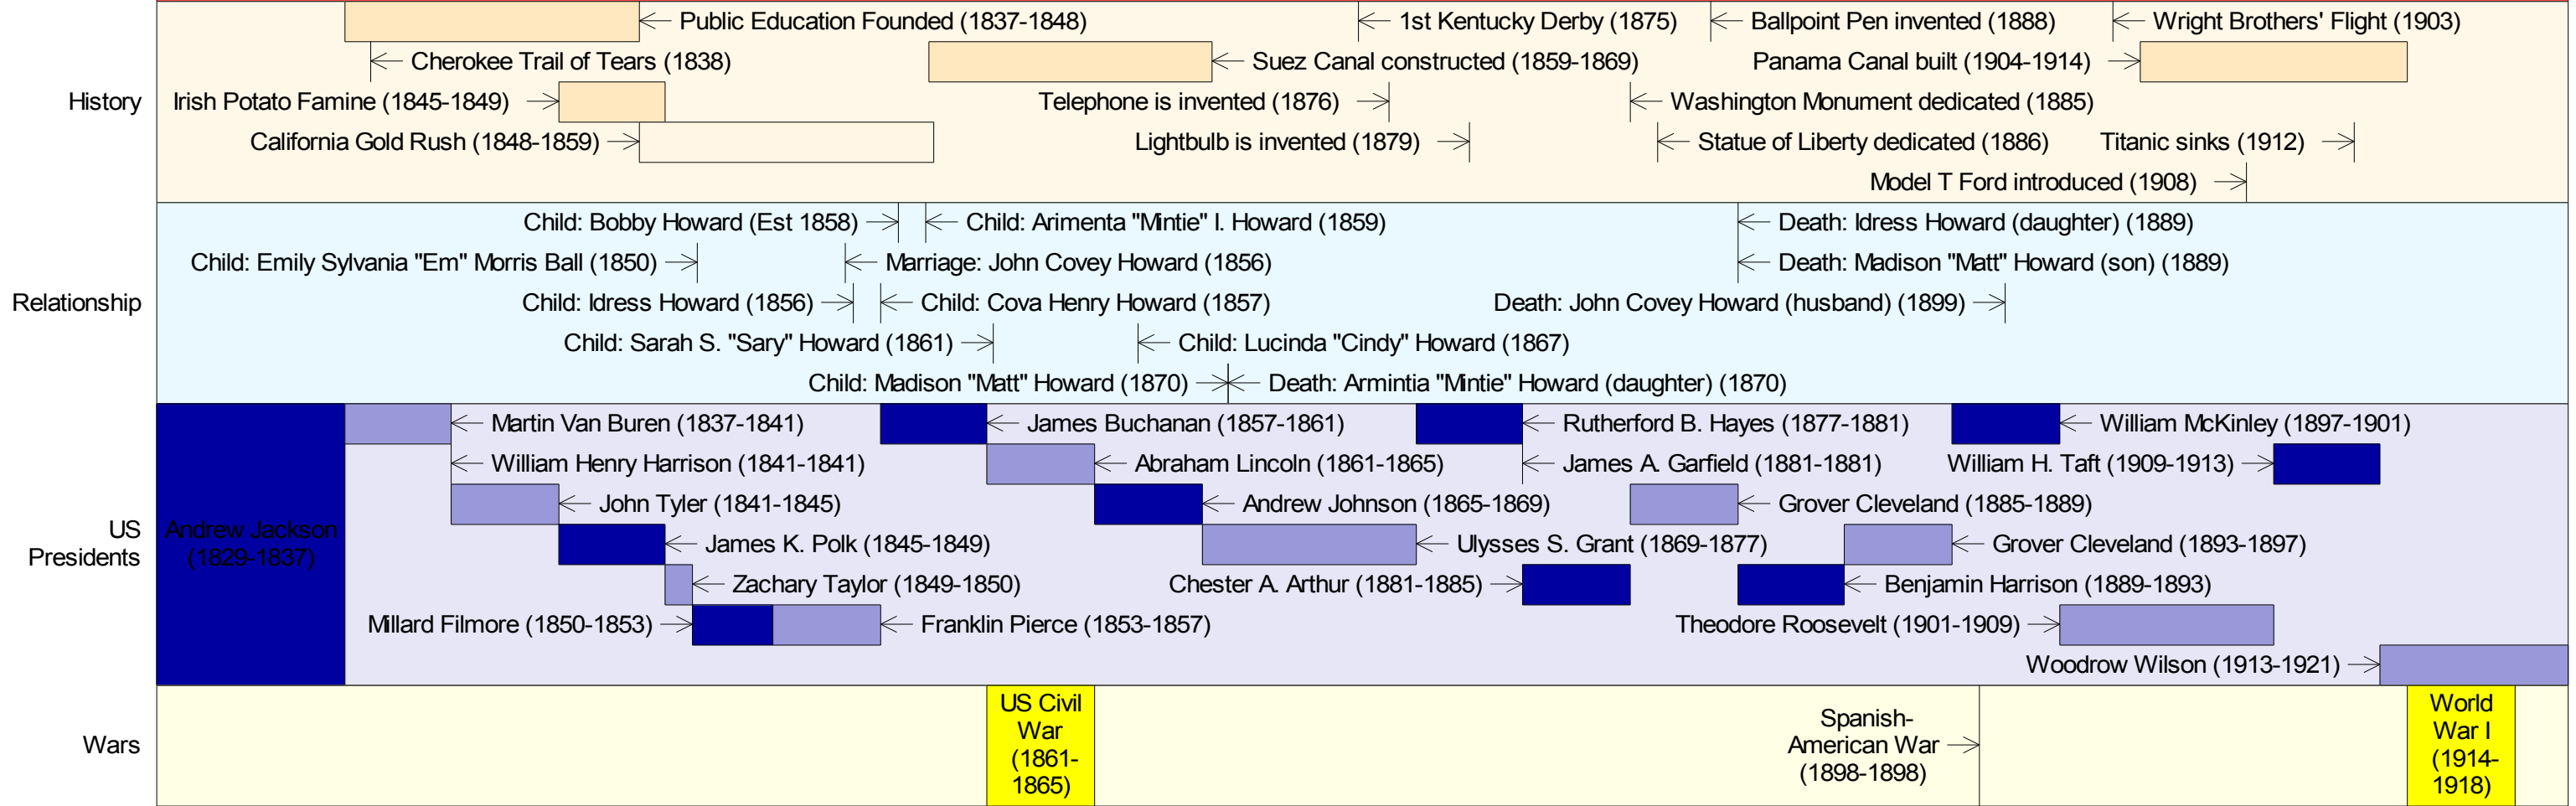

Year 1833 1836 1839 1842 1845 1848 1851 1854 1857 1860 1863 1866 1869 1872 1875 1878 1881 1884 1887 1890 1893 1896 1899 1902 1905 1908 1911 1914 1917 1920

Born Abt 1830
Watts Creek, Harlan County, KY

Mary F. "Pap" "Polly" Morris

Died Abt 1920
Wallins Creek, Harlan County, KY

Age 3 6 9 12 15 18 21 24 27 30 33 36 39 42 45 48 51 54 57 60 63 66 69 72 75 78 81 84 87 90