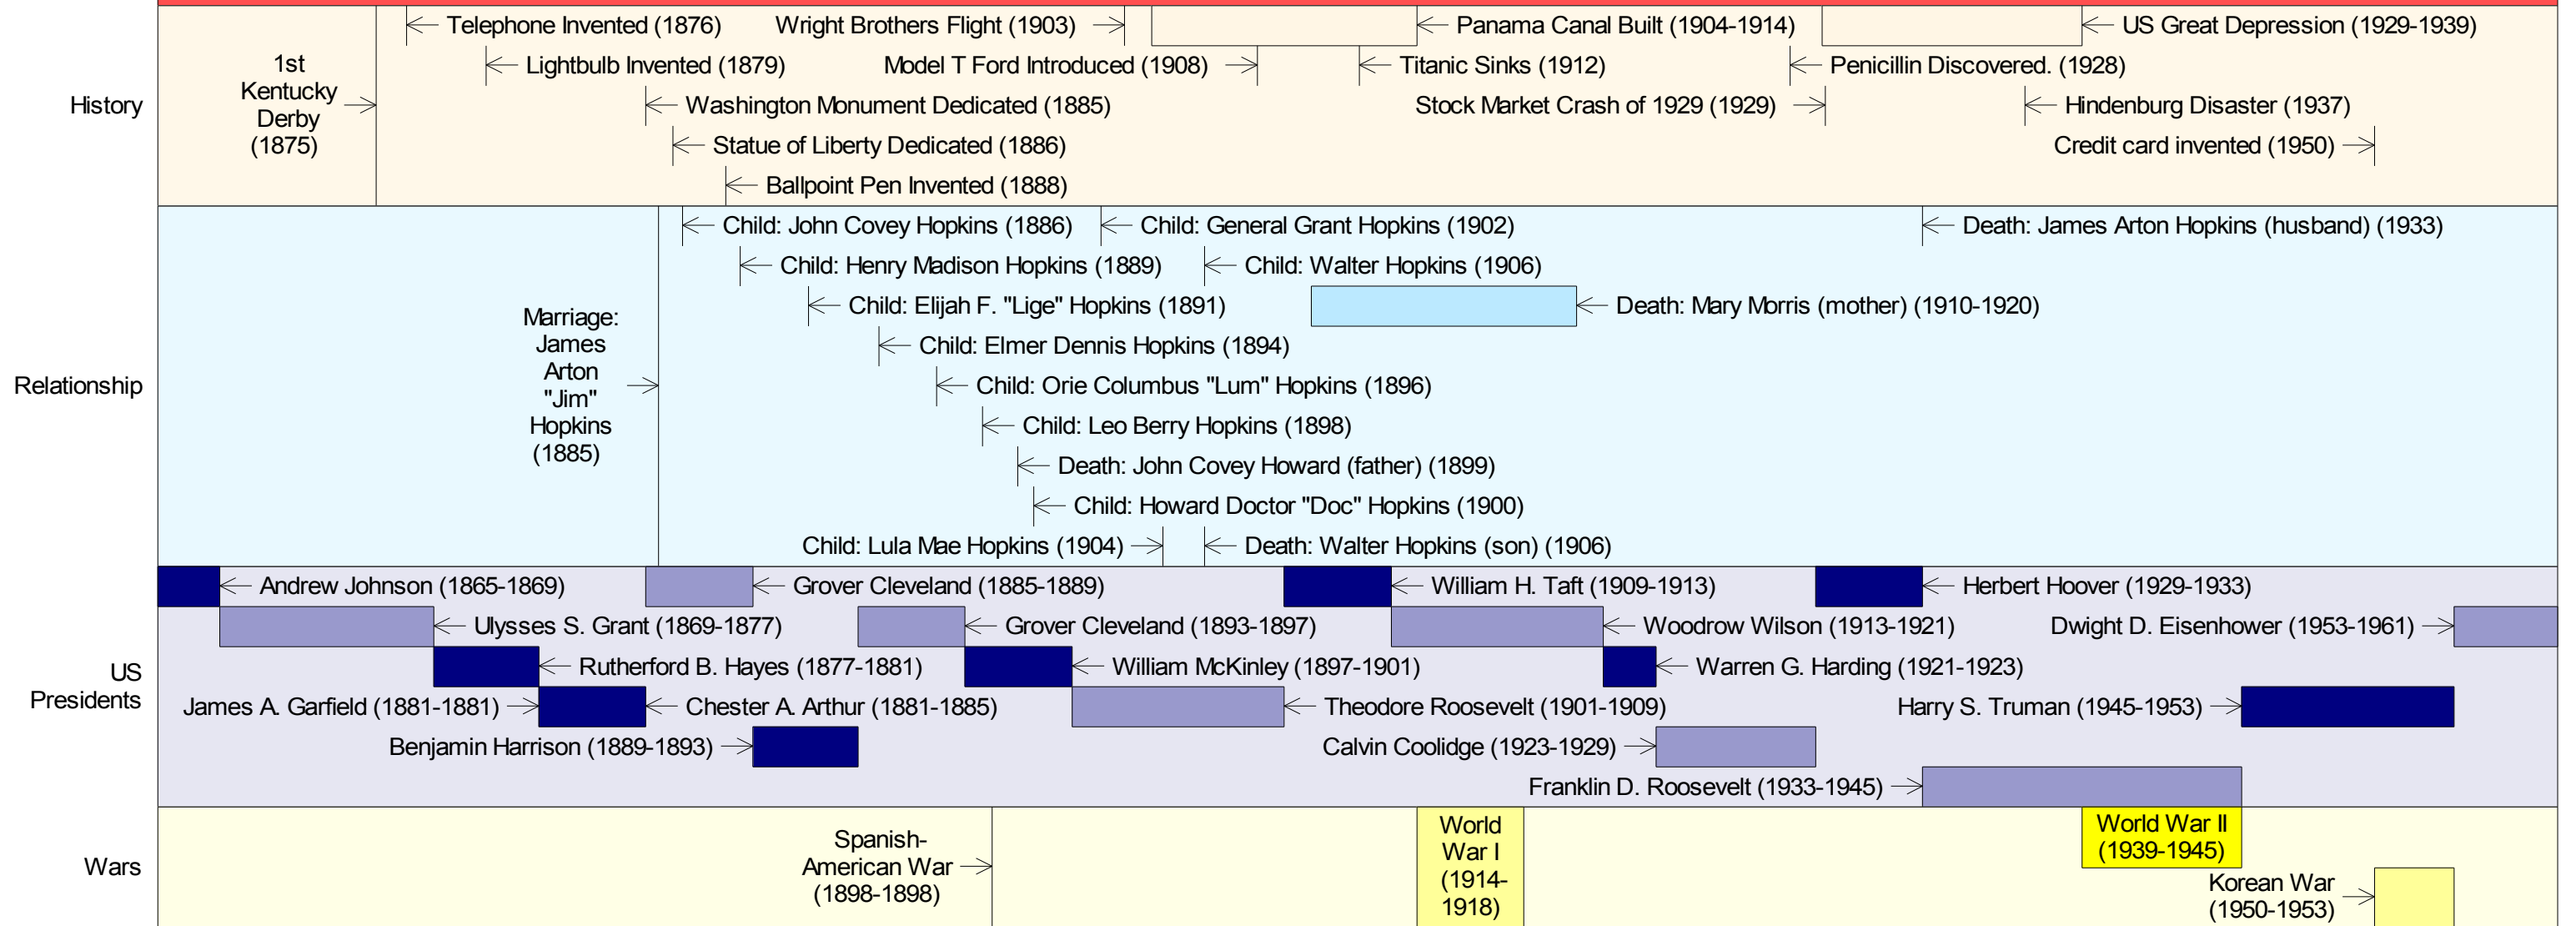

Year 1869 1872 1875 1878 1881 1884 1887 1890 1893 1896 1899 1902 1905 1908 1911 1914 1917 1920 1923 1926 1929 1932 1935 1938 1941 1944 1947 1950 1953 1956

Born Feb 16 1867
Wallins Creek, Harlan County, KY

Died May 16 1957
Wallins Creek, Harlan County, KY

Lucinda "Cindy" Howard

Age 3 6 9 12 15 18 21 24 27 30 33 36 39 42 45 48 51 54 57 60 63 66 69 72 75 78 81 84 87 90