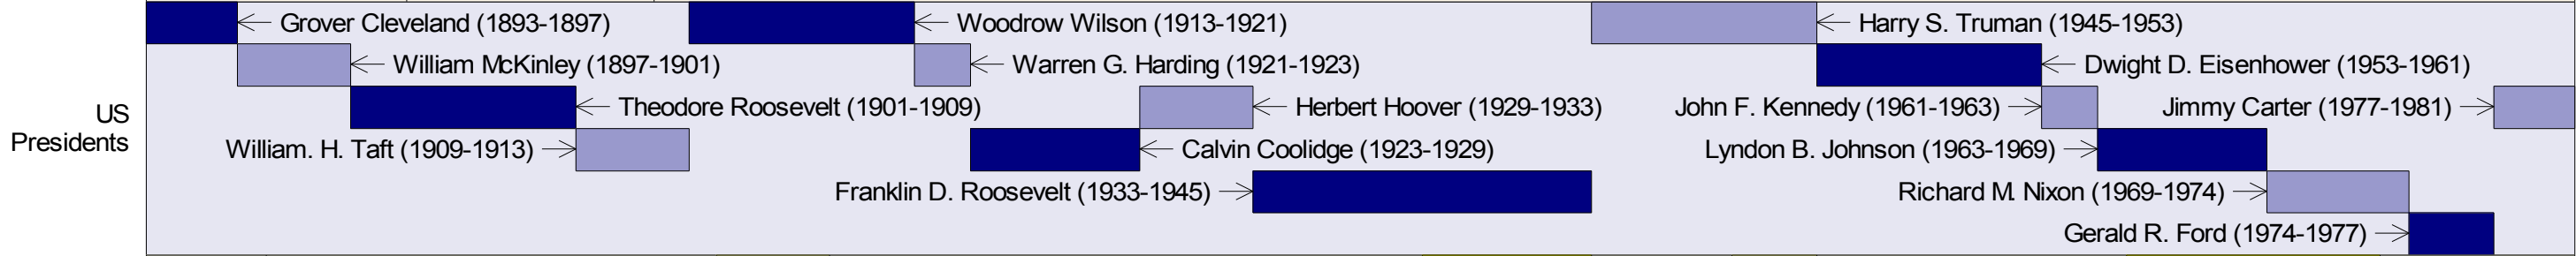

Year | 1896 | 1899 | 1902 | 1905 | 1908 | 1911 | 1914 | 1917 | 1920 | 1923 | 1926 | 1929 | 1932 | 1935 | 1938 | 1941 | 1944 | 1947 | 1950 | 1953 | 1956 | 1959 | 1962 | 1965 | 1968 | 1971 | 1974 | 1977 | 1980

Born Apr 2 1894
Wallins Creek, Harlan County, KY

Died May 26 1980
Harlan, Harlan County, KY

Elmer Dennis Hopkins

Age | 3 | 6 | 9 | 12 | 15 | 18 | 21 | 24 | 27 | 30 | 33 | 36 | 39 | 42 | 45 | 48 | 51 | 54 | 57 | 60 | 63 | 66 | 69 | 72 | 75 | 78 | 81 | 84