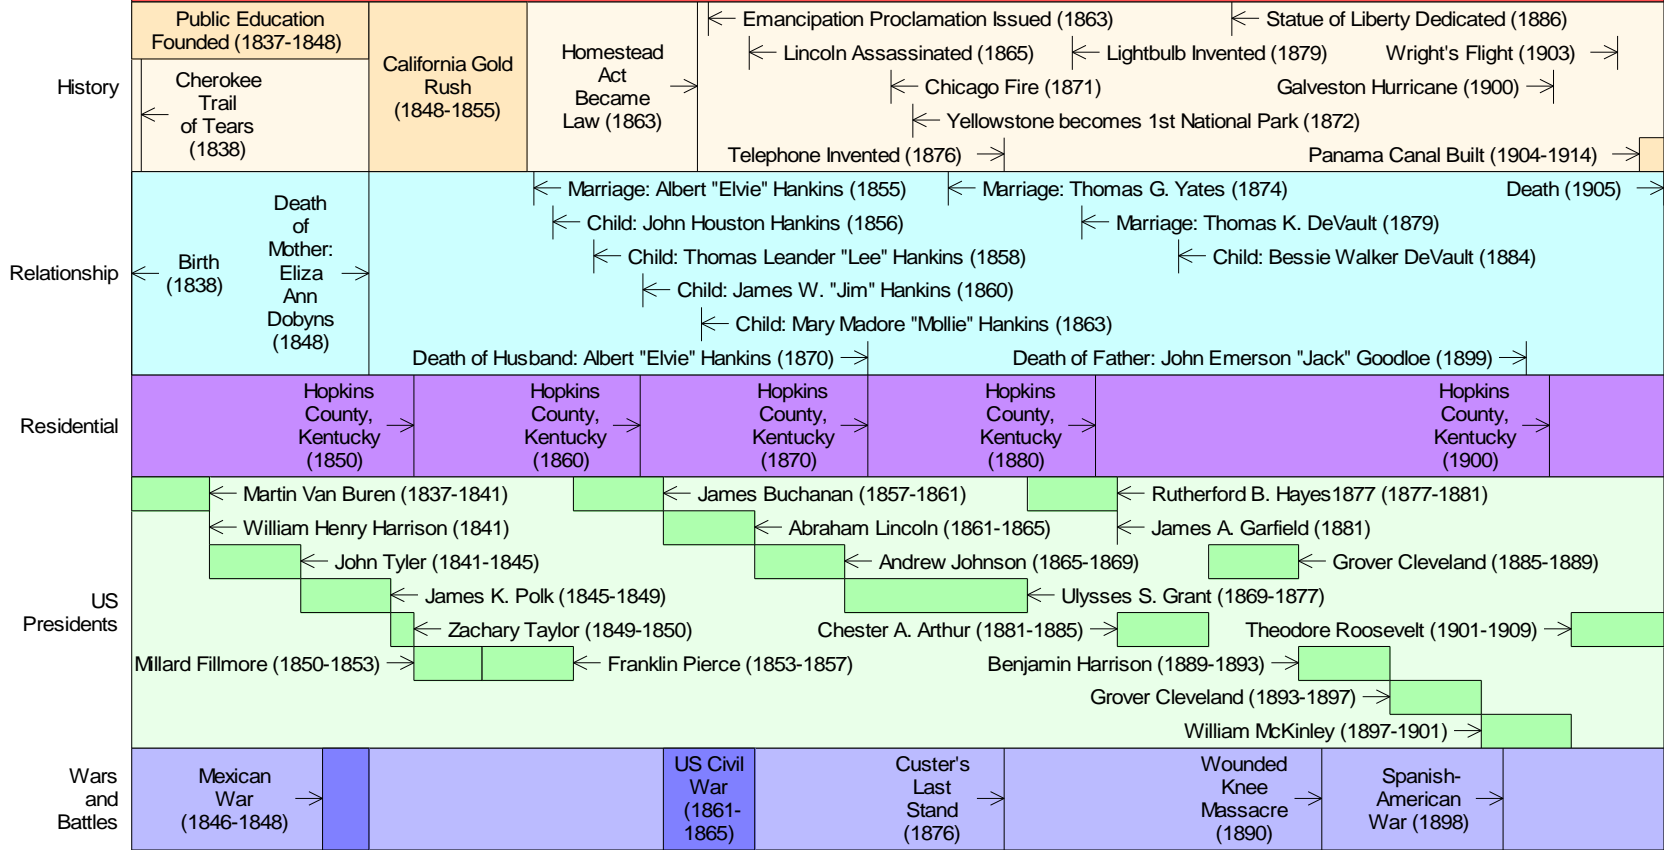

Year 1839 1842 1845 1848 1851 1854 1857 1860 1863 1866 1869 1872 1875 1878 1881 1884 1887 1890 1893 1896 1899 1902 1905

Born Jan 27 1838 Hopkins County, Kentucky
 Died Jul 23 1905 Hopkins County, Kentucky
 Buried Grapevine Cemetery, Hopkins County, Kentucky

Isabella Jane "Janie" Goodloe

Age 3 6 9 12 15 18 21 24 27 30 33 36 39 42 45 48 51 54 57 60 63 66

Biographical Chart for Isabella Jane "Janie" Goodloe (1838-1905)
 Created with Genelines™ on Jun 25 2009
 Linda McCauley, PO Box 1751, Mt. Vernon, Kentucky 40456; www.lfmccauley.com