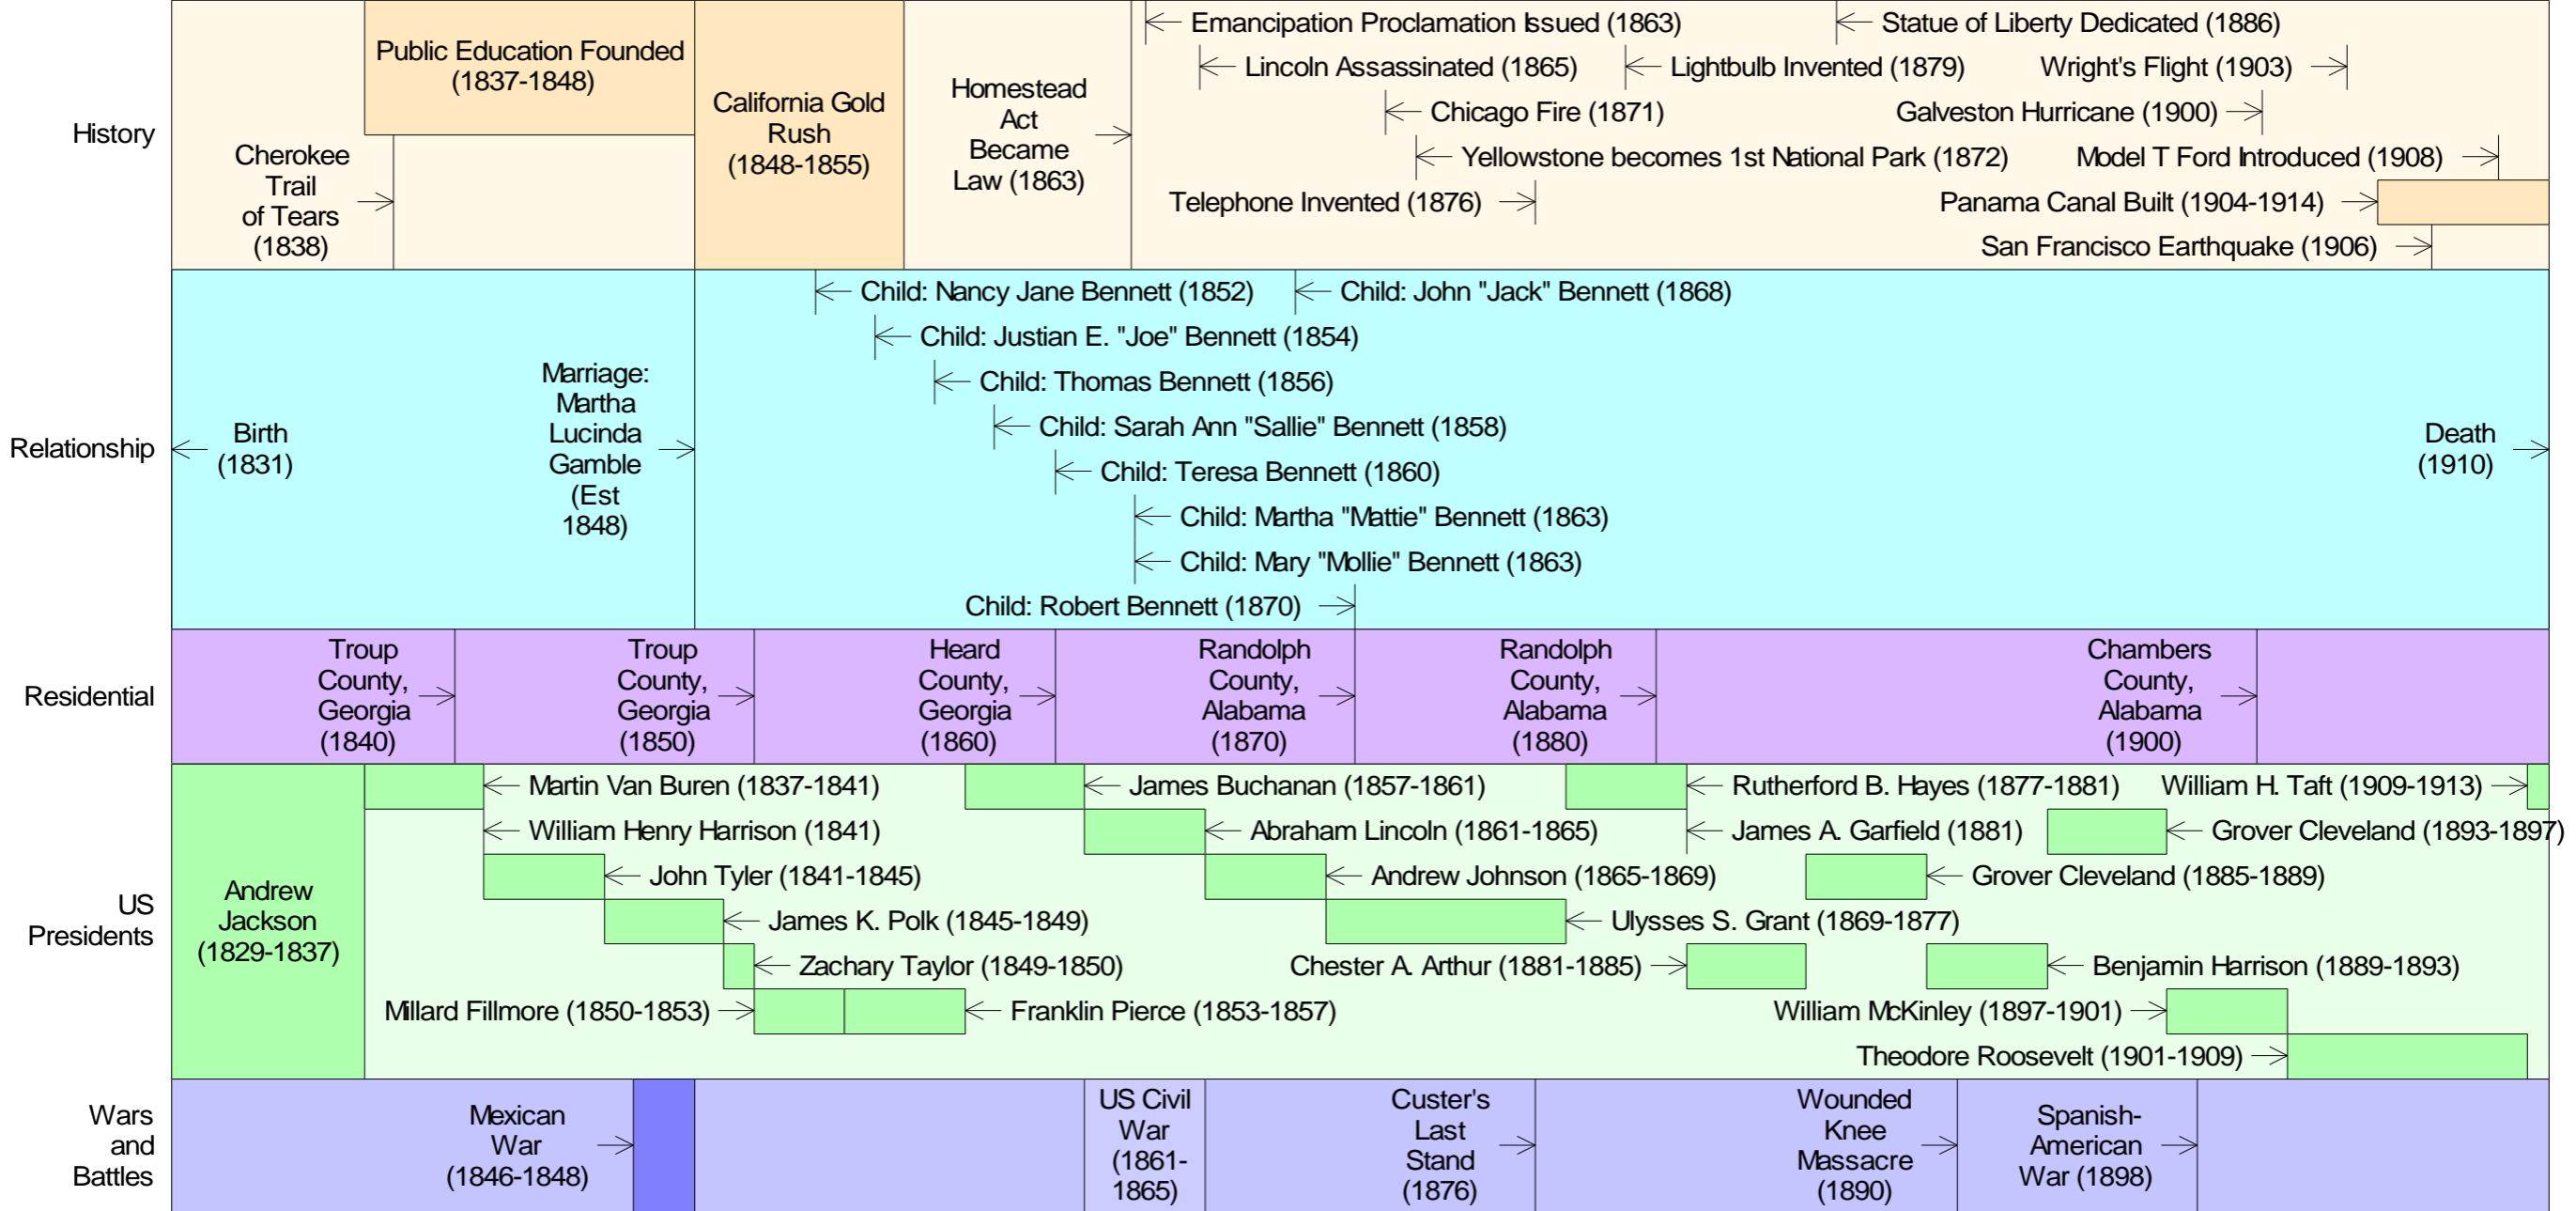

Year 1833 1836 1839 1842 1845 1848 1851 1854 1857 1860 1863 1866 1869 1872 1875 1878 1881 1884 1887 1890 1893 1896 1899 1902 1905 1908

Born Feb 7 1831  
South Carolina

Died Mar 15 1910  
Morgan County, Alabama  
Buried Welcome Baptist Church Cemetery, Cullman County, Alabama

## John T. Bennett

Age 3 6 9 12 15 18 21 24 27 30 33 36 39 42 45 48 51 54 57 60 63 66 69 72 75 78